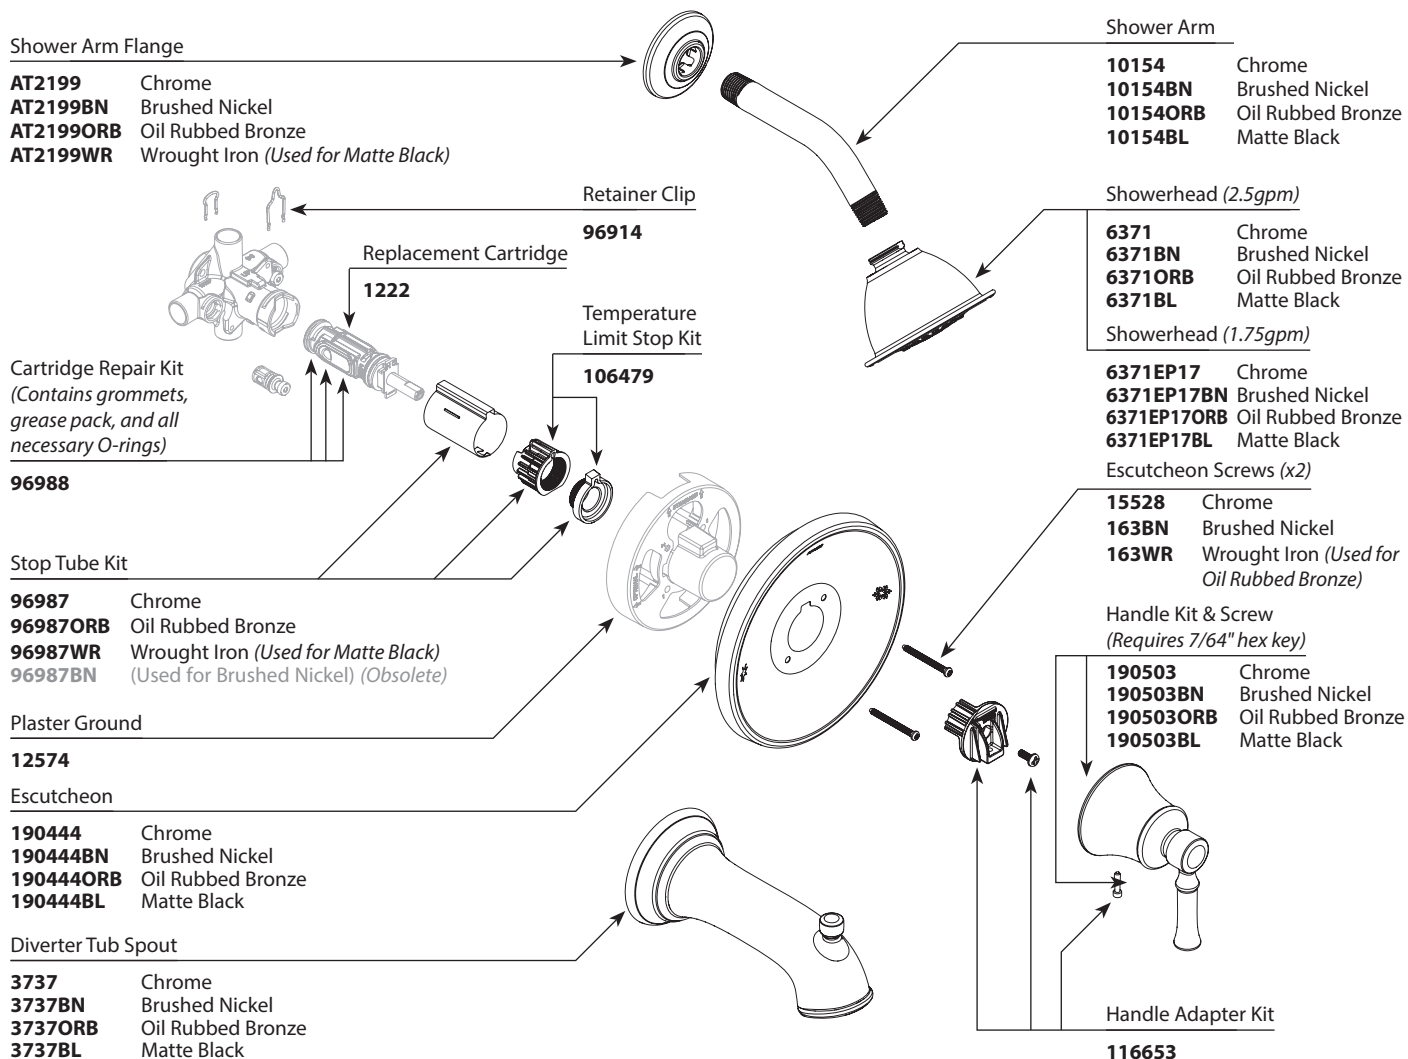

■ Order by Part Number

DARTMOOR™ POSI-TEMP® Single-Handle Tub/Shower Valve Shower Only*

Valve Trim

MODEL	FINISH
T2181	Chrome
T2181BN	Brushed Nickel
T2181ORB	Oil Rubbed Bronze
T2181BL	Matte Black

MODEL	FINISH
T2182	Chrome
T2182BN	Brushed Nickel
T2182ORB	Oil Rubbed Bronze
T2182BL	Matte Black
T2182EP	Chrome
T2182EPBN	Brushed Nickel
T2182EPORB	Oil Rubbed Bronze
T2182EPBL	Matte Black
T62182	Chrome (Bulk)

Tub/Shower*

MODEL	FINISH
T2183	Chrome
T2183BN	Brushed Nickel
T2183ORB	Oil Rubbed Bronze
T2183BL	Matte Black
T2183EP	Chrome
T2183EPBN	Brushed Nickel
T2183EPORB	Oil Rubbed Bronze
T2183EPBL	Matte Black
T62183	Chrome (Bulk)

All models include 2.5 gpm showerhead except those with EP suffix (1.75 gpm showerhead)

M-pact System